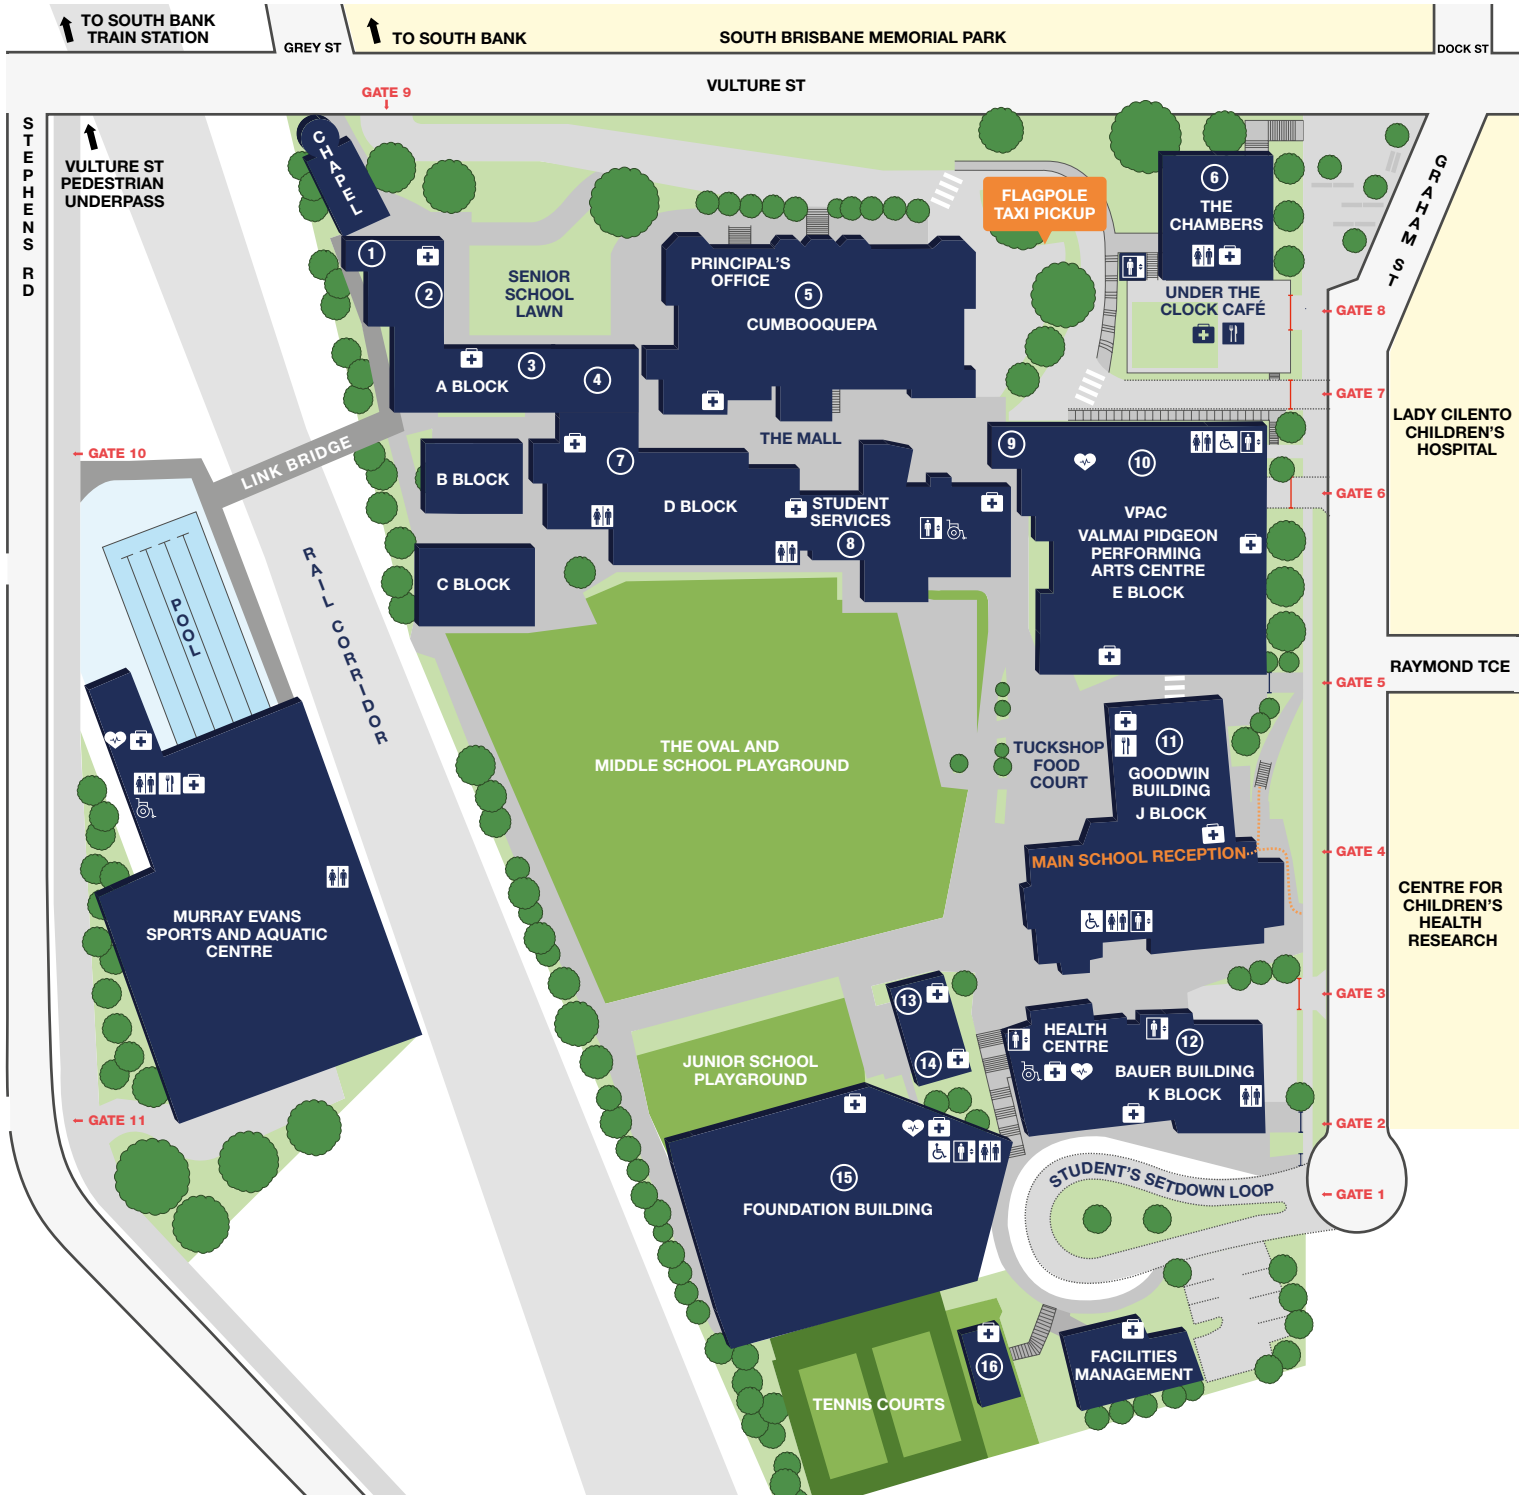

# SOMERVILLE HOUSE CAMPUS MAP

- ① Chaplain's Office
- ② Senior School and Curriculum Office
- ③ Attendance / Lost Property
- ④ Archives
- ⑤ Cumbooquepa  
Principals Office, Fewings, Study, Cumbooquepa Room and Darnell Common Room
- ⑥ The Chambers  
Under The Clock Café (B)  
Communications and Admissions, Accounts, Finance, Payroll (G)  
The Chamber Room, Small Chamber Meeting Room and HR (L1)

- ⑦ Seymour Library (L5)
- ⑧ Student Services (L5)
- ⑨ IT Services (L4)
- ⑩ VPAC – E Block  
Middle School Reception (L3)  
Band and String Practice Rooms (L3)  
Jarrett School of Music (L4)  
Harker Auditorium, Theatre 2 and Davenport Theatre (L5)
- ⑪ Goodwin Building – J Block  
Somerville Tuckshop (L2)  
Junior School (L3 – L5)  
Boarding House (L6 – L7)

- ⑫ Bauer Building – K Block  
Health Centre (L3)  
Cotton Junior School Library (L4)  
Junior School (L5 – L6)  
Boarding Kitchen / Dining Hall (L7)  
Boarding House (L8 – L10)
- ⑬ OSHC (Outside School Hours Care) (G)
- ⑭ Somerwear Uniform Shop (L1)
- ⑮ Foundation Building  
Early Learning Centre (L6)  
Honour Room (L7)  
Tennis Facility (L8)
- ⑯ Tennis Pavilion